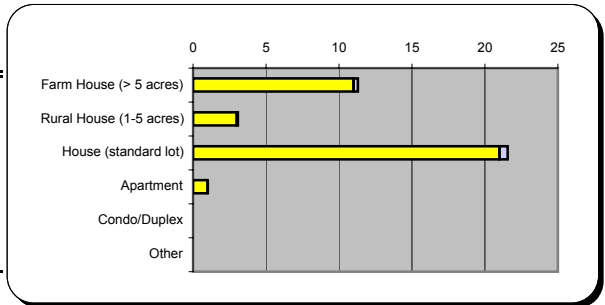

Options and Choices - Workshop Results

Demographic questions

Where do you live?	Persons	Percent
Atwater	4	11.1%
Dos Palos	1	2.8%
Gustine	0	0.0%
Livingston	0	0.0%
Los Banos	6	16.7%
Merced	9	25.0%
Community	6	16.7%
Merced County	8	22.2%
Outside Merced County	2	5.6%
Totals	36	100.0%

What type of home?	Persons	Percent
Farm House (> 5 acres)	11	30.6%
Rural House (1-5 acres)	3	8.3%
House (standard lot)	21	58.3%
Apartment	1	2.8%
Condo/Duplex	0	0.0%
Other	0	0.0%
Totals	36	100.0%

Where do you work?	Persons	Percent
Atwater	0	0.0%
Dos Palos	0	0.0%
Gustine	0	0.0%
Livingston	1	3.1%
Los Banos	4	12.5%
Merced	9	28.1%
Community	0	0.0%
Merced County	14	43.8%
Outside Merced County	4	12.5%
Totals	32	100.0%