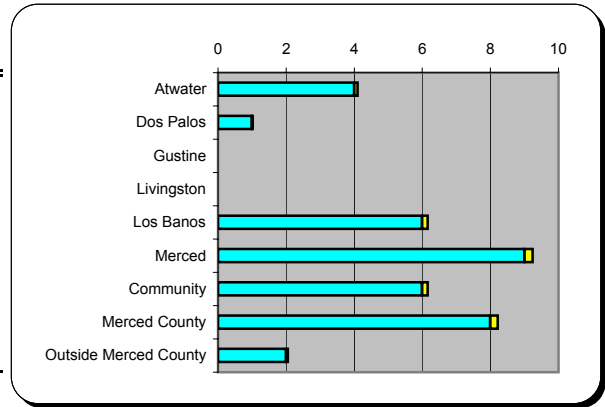

Options and Choices - Workshop Results

Demographic questions

Where do you live?	Persons	Percent
Atwater	4	11.1%
Dos Palos	1	2.8%
Gustine	0	0.0%
Livingston	0	0.0%
Los Banos	6	16.7%
Merced	9	25.0%
Community	6	16.7%
Merced County	8	22.2%
Outside Merced County	2	5.6%
Totals	36	100.0%

What type of home?	Persons	Percent
Farm House (> 5 acres)	11	30.6%
Rural House (1-5 acres)	3	8.3%
House (standard lot)	21	58.3%
Apartment	1	2.8%
Condo/Duplex	0	0.0%
Other	0	0.0%
Totals	36	100.0%

Where do you work?	Persons	Percent
Atwater	0	0.0%
Dos Palos	0	0.0%
Gustine	0	0.0%
Livingston	1	3.1%
Los Banos	4	12.5%
Merced	9	28.1%
Community	0	0.0%
Merced County	14	43.8%
Outside Merced County	4	12.5%
Totals	32	100.0%